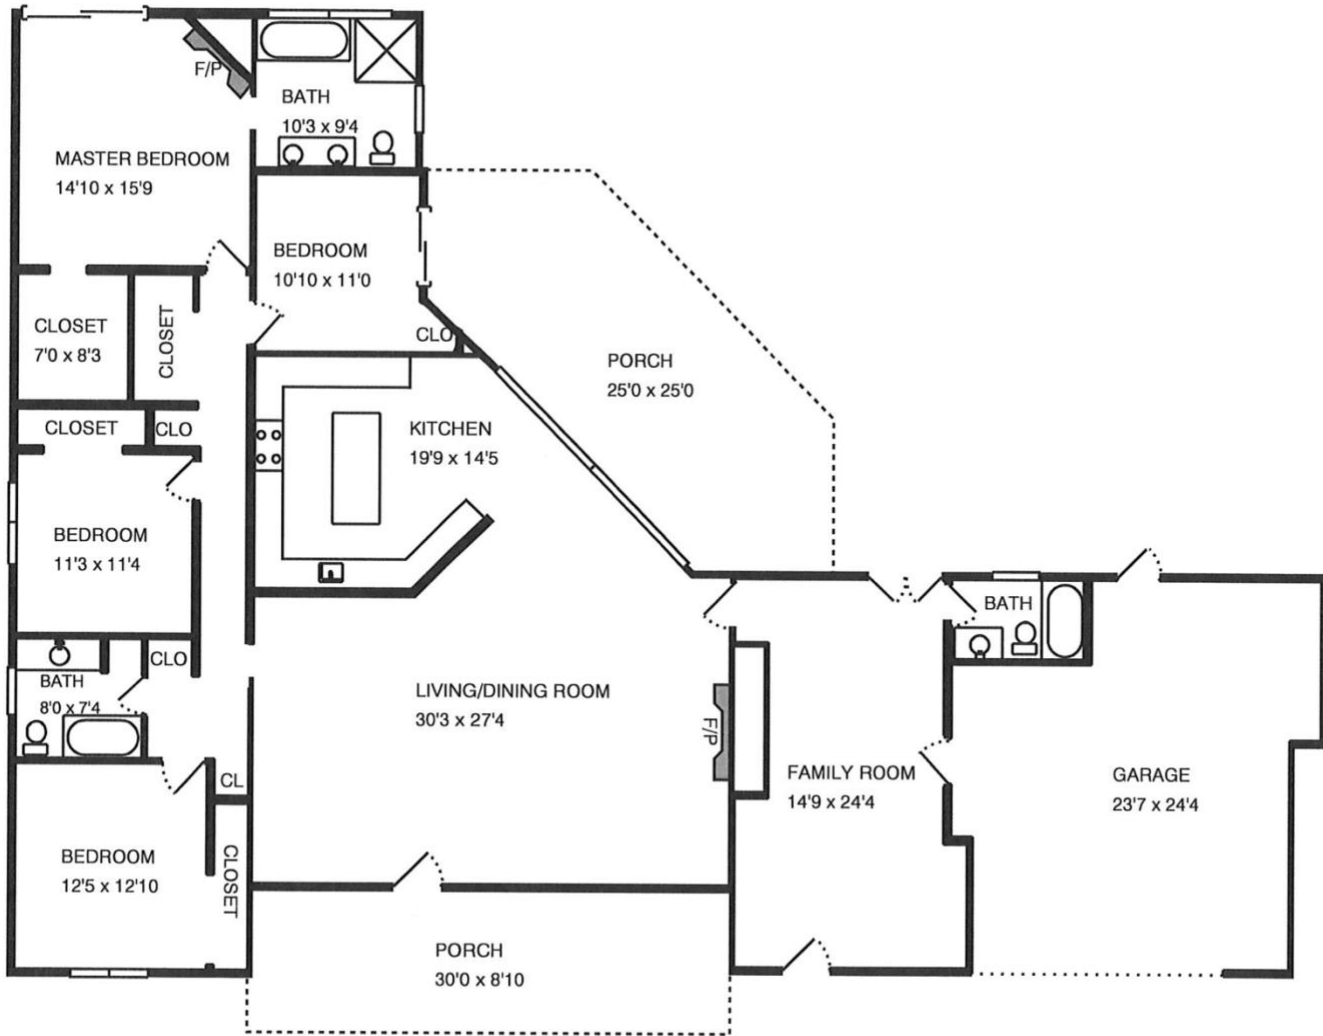

Property Address:  
16 Anderson Way  
Menlo Park, CA 94025

*Total interior square footage on page: 2318sf*

*The interior square footage listed is living space only and is not taxable square footage*