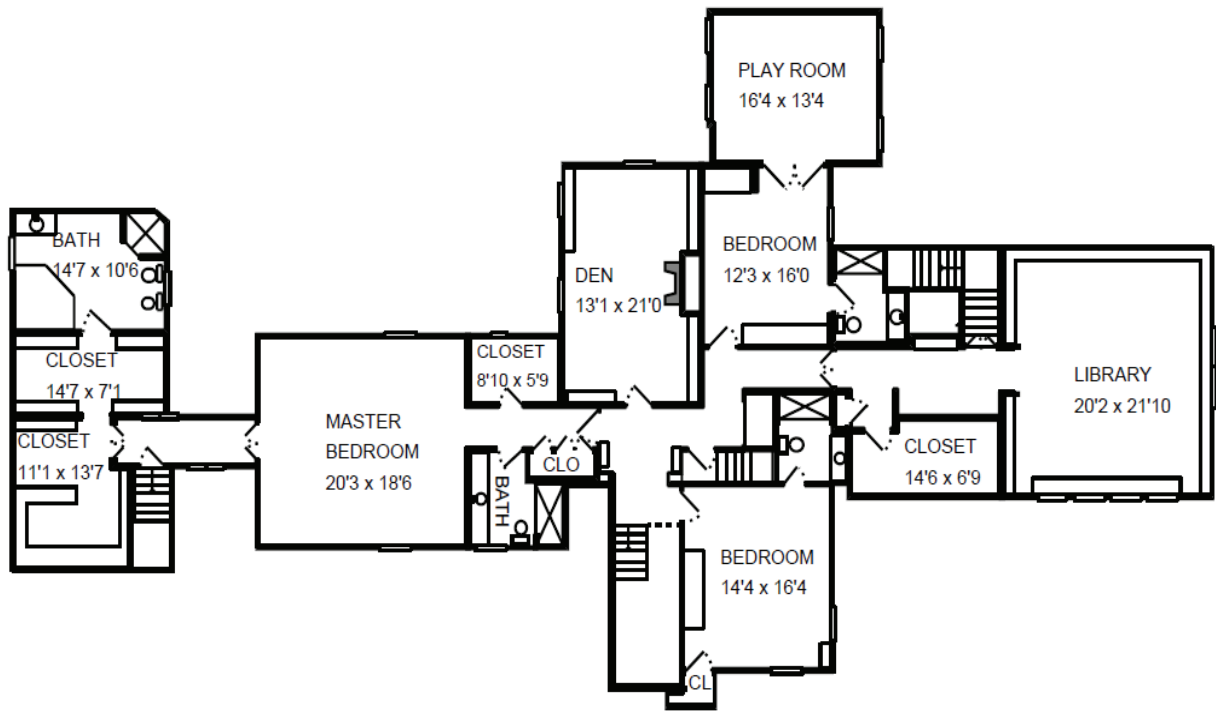

678 Mirada Avenue, Stanford CA 94305

Approximately 5,956 sq. ft.

678 Mirada Avenue, Stanford CA 94305

Approximately 1,013 sq. ft.