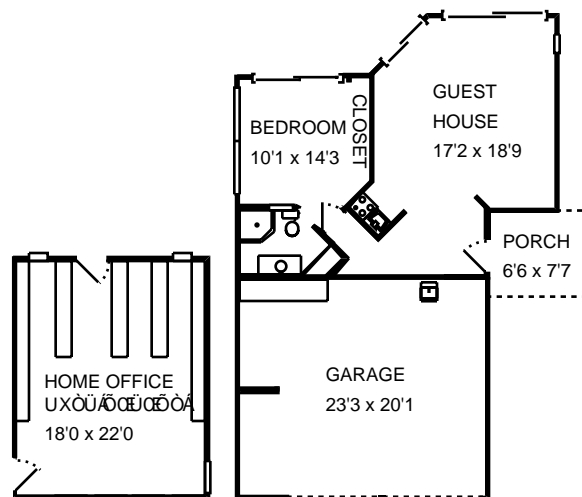

678 Mirada Avenue, Stanford CA 94305

Approximately 5,956 sq. ft.

678 Mirada Avenue, Stanford CA 94305

Approximately 1,013 sq. ft.