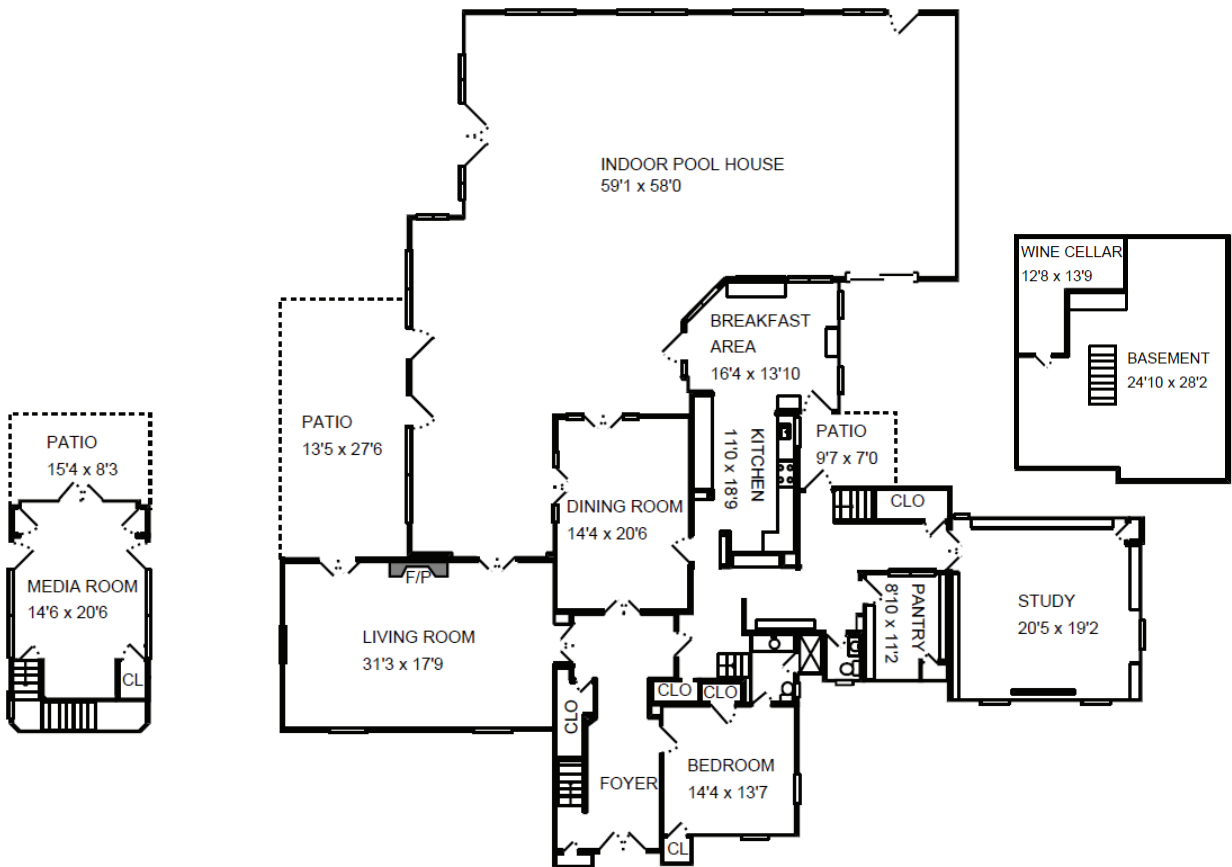

678 Mirada Avenue, Stanford CA 94305

Approximately 5,956 sq. ft.

678 Mirada Avenue, Stanford CA 94305

Approximately 1,013 sq. ft.